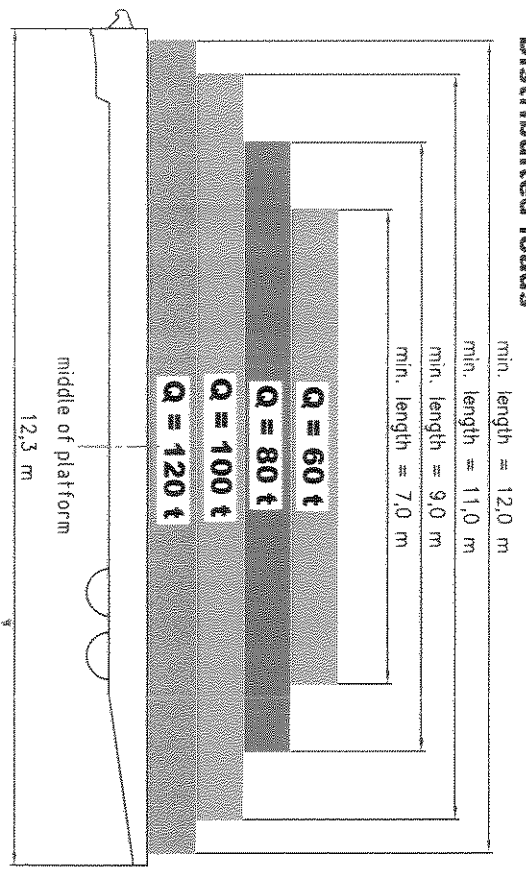

**FRGC - Rolltrailer 40' 120 tons - 2,7 m wide**  
**Point loads** must be put on the platform within the marked areas possibly at a distance greater than "D"

**owners reg. nos. FRGC 127201-2 to FRGC 127300-3**

**Distributed loads**

Load gravity center must be inside the respective marked areas