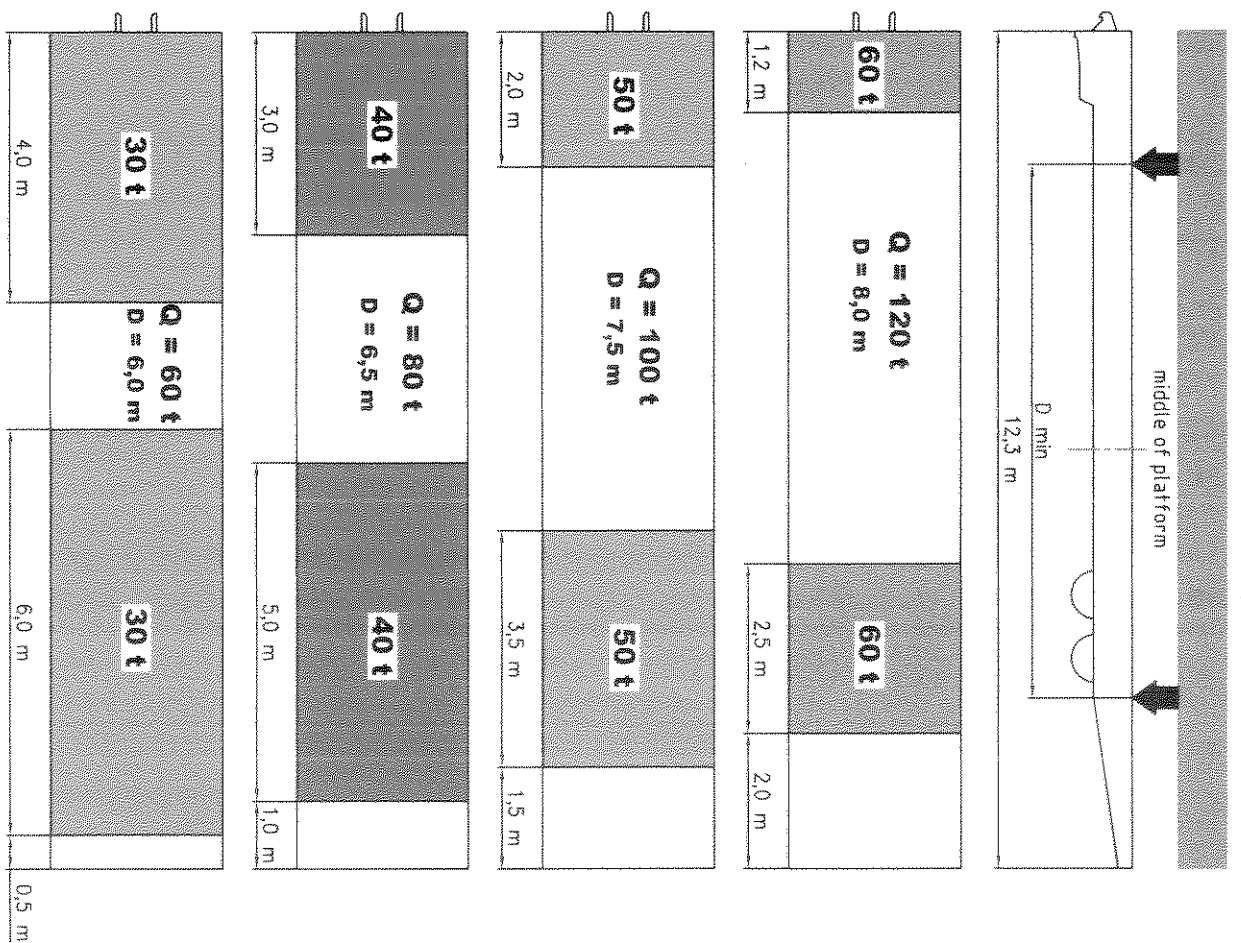

**FRGC - Rolltrailer 40' 120 tons - 2,7 m wide**  
**Point loads** must be put on the platform within the marked areas possibly at a distance greater than "D"

**owners reg. nos. FRGC 127201-2 to FRGC 127300-3**

**Distributed loads**

Load gravity center must be inside the respective marked areas